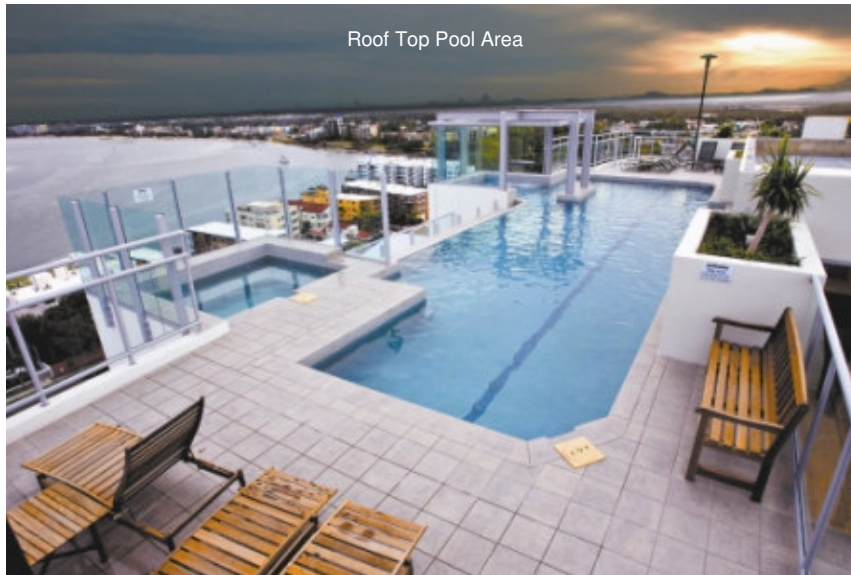

## **Pumicestone Blue Resort**

Pumicestone Blue is uniquely placed to take advantage of Caloundra's superb location. You are only a stroll away from the Events Centre, restaurants, function centres & shops. Pumicestone Blue features 1, 2 & 3 bedroom fully self contained apartments & penthouses with gourmet kitchens & luxuriously furnished living & dining areas. A roof top swimming pool, spa, gym & sauna & BBQ entertaining area offers endless views overlooking the Ocean, Bribie Island & Pumicestone Passage. In addition, Pumicestone Blue also has street level piazza restaurants & cafes.